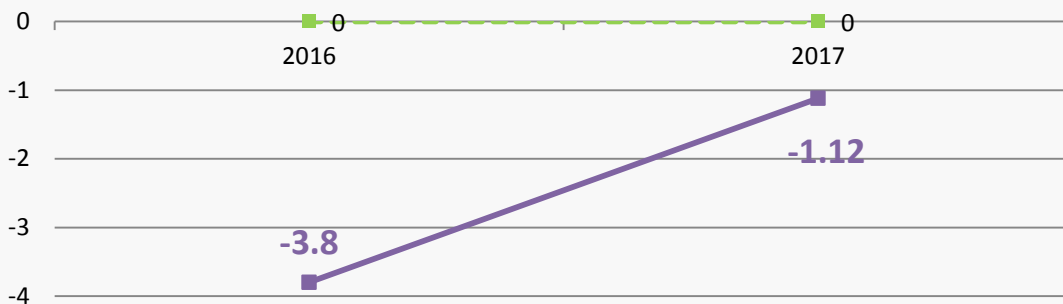

Percentage of children achieving Greater Depth in Mathematics

**19%** in 2017

9% gain since 2016

■ Wayfield Primary School  
■ National

Average progress score Reading

**-3.16** in 2017

2.14 gain since 2016  
3.16 below National  
2.14 gain on National

■ Wayfield Primary School  
■ National

Average progress score Writing

**-1.54** in 2017

0.6 gain since 2016  
1.54 below National  
0.6 gain on National

■ Wayfield Primary School  
■ National

Average progress score Mathematics

**-1.12** in 2017

2.68 gain since 2016  
1.12 below National  
2.68 gain on National

■ Wayfield Primary School  
■ National

Average Scaled score Reading

**100** in 2017

2.24 gain since 2016  
3.84 below National  
1.26 gain on National