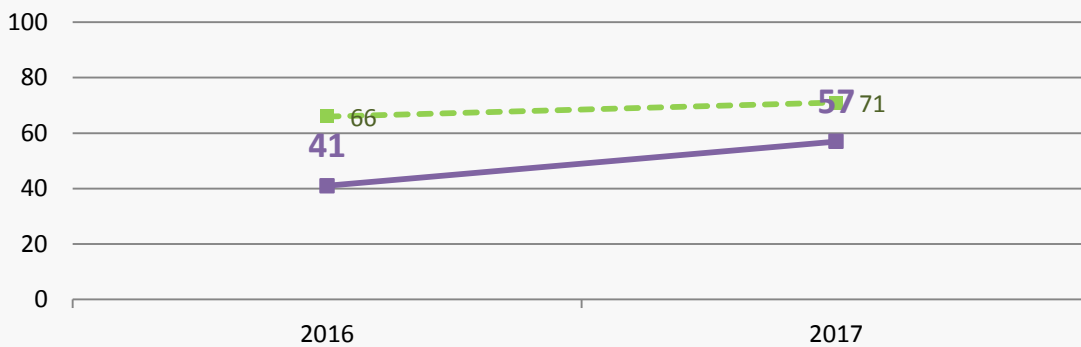

Percentage of children achieving Expected Standard in Reading, Writing and Mathematics

**57%** in 2017

23% gain since 2016  
4% below Nat. 2017  
15% gain on Nat 2017

Wayfield Primary School  
National

Percentage of children achieving Expected Standard in Reading

**57%** in 2017

16% gain since 2016  
14% below Nat 2017  
11% gain on Nat 2017

Wayfield Primary School  
National

Percentage of children achieving Expected Standard in Writing

**76%** in 2017

4% gain since 2016  
In line with National  
2% gain on Nat 2017