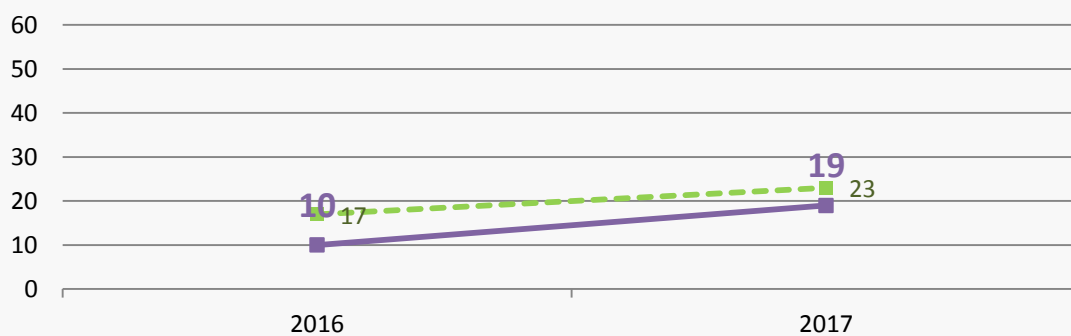

**24%** in 2017

17% gain since 2016

■ Wayfield Primary School  
■ National

Percentage of children achieving Greater Depth in Writing

**24%** in 2017

21% gain since 2016

■ Wayfield Primary School  
■ National

Percentage of children achieving Greater Depth in Mathematics

**19%** in 2017

9% gain since 2016

■ Wayfield Primary School  
■ National

Average progress score Reading

**-3.16** in 2017

2.14 gain since 2016  
3.16 below National  
2.14 gain on National