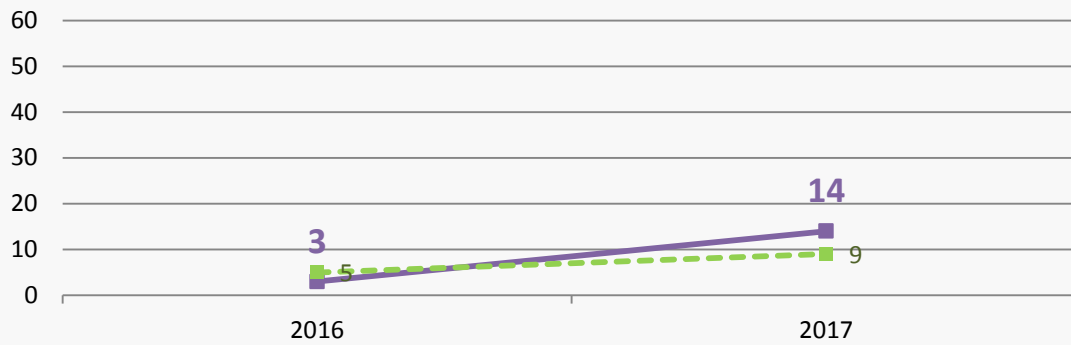

Wayfield Primary School  
National

Percentage of children achieving Expected Standard in Mathematics

**62%** in 2017

14% gain since 2016  
13% below Nat 2017  
9% gain on Nat 2017

Wayfield Primary School  
National

Percentage of children achieving Greater Depth in Reading, Writing and Mathematics

**14%** in 2017

11% gain since 2016

■ Wayfield Primary School  
■ National

Percentage of children achieving Greater Depth in Reading