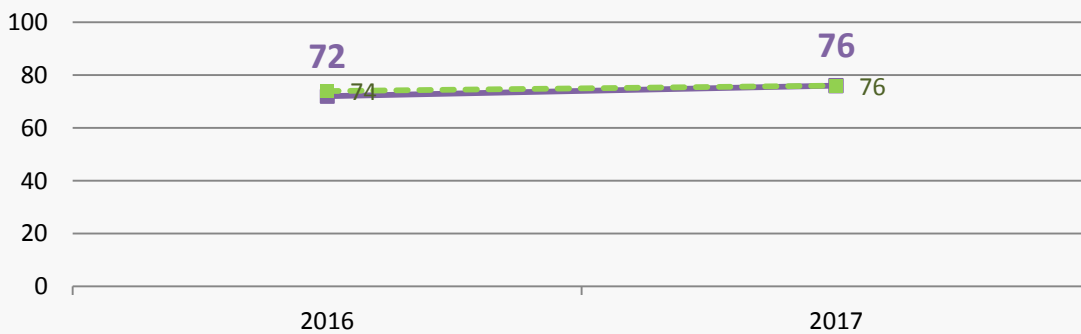

Percentage of children achieving Expected Standard in Reading, Writing and Mathematics

**57%** in 2017

23% gain since 2016  
4% below Nat. 2017  
15% gain on Nat 2017

Wayfield Primary School  
National

Percentage of children achieving Expected Standard in Reading

**57%** in 2017

16% gain since 2016  
14% below Nat 2017  
11% gain on Nat 2017

Wayfield Primary School  
National

Percentage of children achieving Expected Standard in Writing

**76%** in 2017

4% gain since 2016  
In line with National  
2% gain on Nat 2017