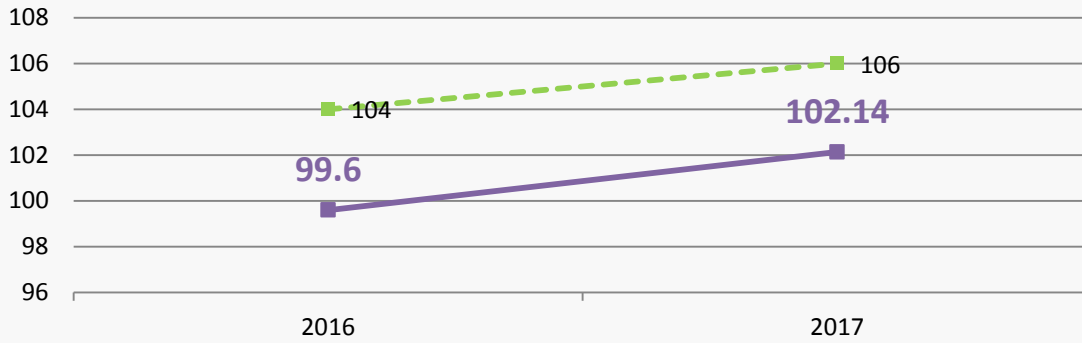

**-1.12** in 2017

2.68 gain since 2016  
1.12 below National  
2.68 gain on National

■ Wayfield Primary School  
■ National

Average Scaled score Reading

**100** in 2017

2.24 gain since 2016  
3.84 below National  
1.26 gain on National

■ Wayfield Primary School  
■ National

Average Scaled score Mathematics

**102** in 2017

2.54 gain since 2016  
3.86 below National  
0.54 gain on National

■ Wayfield Primary School  
■ National