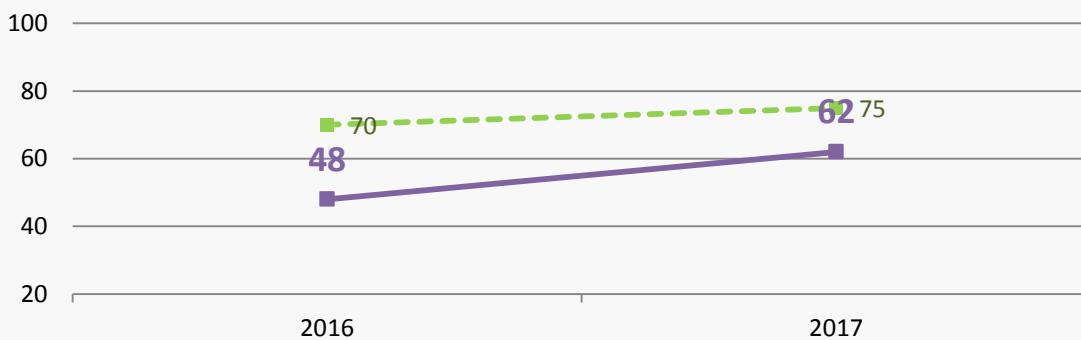

Percentage of children achieving Expected Standard in Mathematics

62% in 2017

14% gain since 2016
13% below Nat 2017
9% gain on Nat 2017

Wayfield Primary School
National