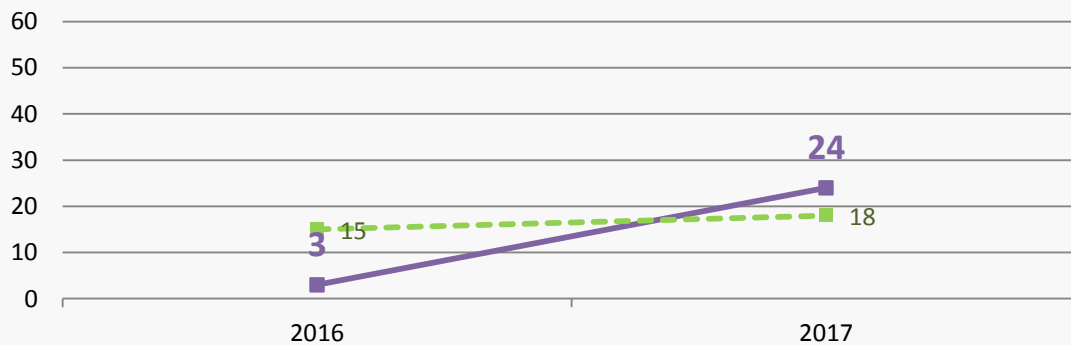

Percentage of children achieving Greater Depth in Reading, Writing and Mathematics

**14%** in 2017

11% gain since 2016

■ Wayfield Primary School  
■ National

Percentage of children achieving Greater Depth in Reading

**24%** in 2017

17% gain since 2016

■ Wayfield Primary School  
■ National

Percentage of children achieving Greater Depth in Writing

**24%** in 2017

21% gain since 2016

■ Wayfield Primary School  
■ National