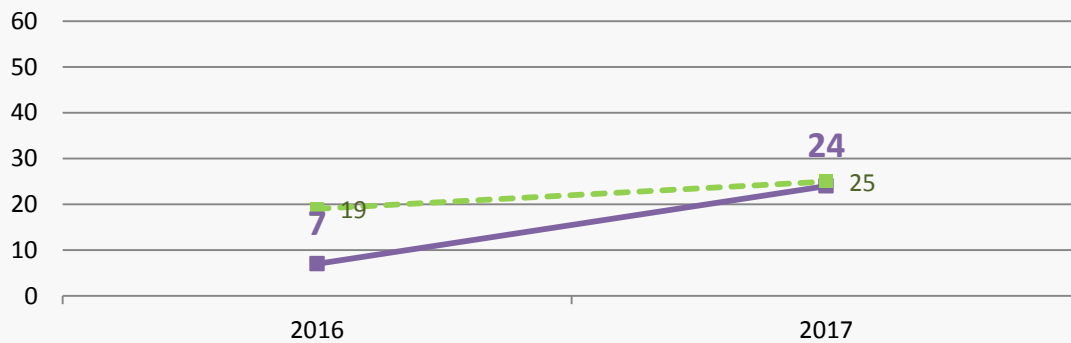

Percentage of children achieving Greater Depth in Reading, Writing and Mathematics

**14%** in 2017

11% gain since 2016

■ Wayfield Primary School  
■ National

Percentage of children achieving Greater Depth in Reading

**24%** in 2017

17% gain since 2016

■ Wayfield Primary School  
■ National

Percentage of children achieving Greater Depth in Writing

**24%** in 2017

21% gain since 2016

■ Wayfield Primary School  
■ National