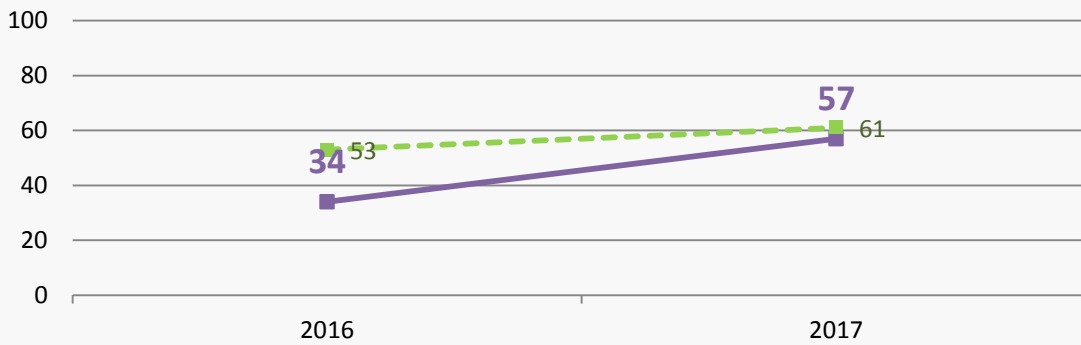

Percentage of children achieving Expected Standard in Reading, Writing and Mathematics

**57%** in 2017

23% gain since 2016  
4% below Nat. 2017  
15% gain on Nat 2017

Wayfield Primary School  
National

Percentage of children achieving Expected Standard in Reading