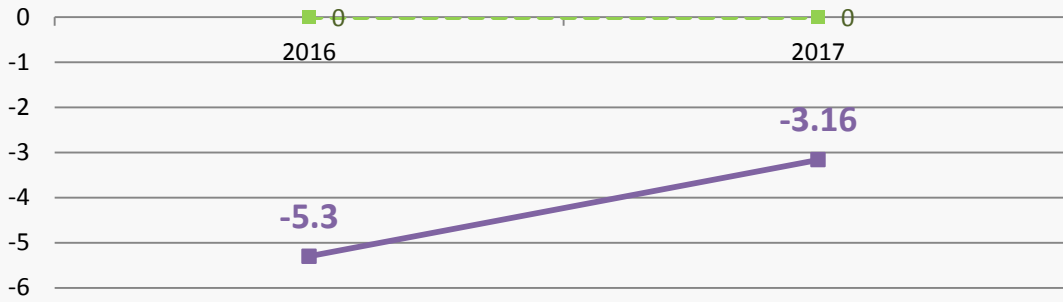

**24%** in 2017

17% gain since 2016

■ Wayfield Primary School  
■ National

Percentage of children achieving Greater Depth in Writing

**24%** in 2017

21% gain since 2016

■ Wayfield Primary School  
■ National

Percentage of children achieving Greater Depth in Mathematics

**19%** in 2017

9% gain since 2016

■ Wayfield Primary School  
■ National

Average progress score Reading

**-3.16** in 2017

2.14 gain since 2016  
3.16 below National  
2.14 gain on National