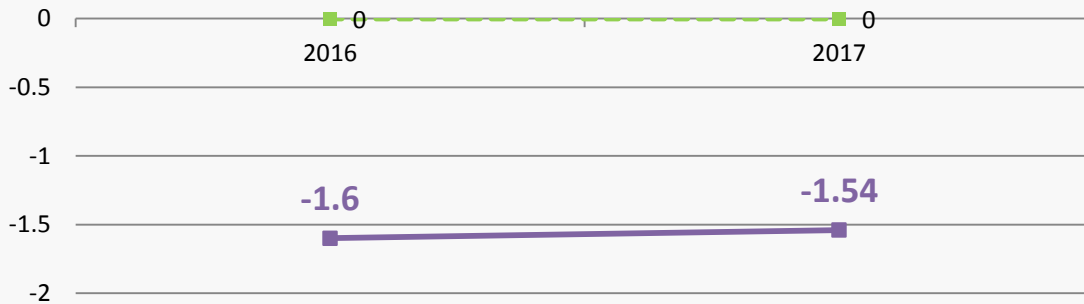

**24%** in 2017

17% gain since 2016

■ Wayfield Primary School  
■ National

Percentage of children achieving Greater Depth in Writing

**24%** in 2017

21% gain since 2016

■ Wayfield Primary School  
■ National

Percentage of children achieving Greater Depth in Mathematics

**19%** in 2017

9% gain since 2016

■ Wayfield Primary School  
■ National

Average progress score Reading

**-3.16** in 2017

2.14 gain since 2016  
3.16 below National  
2.14 gain on National

■ Wayfield Primary School  
■ National

Average progress score Writing

**-1.54** in 2017

0.6 gain since 2016  
1.54 below National  
0.6 gain on National

■ Wayfield Primary School  
■ National

Average progress score Mathematics