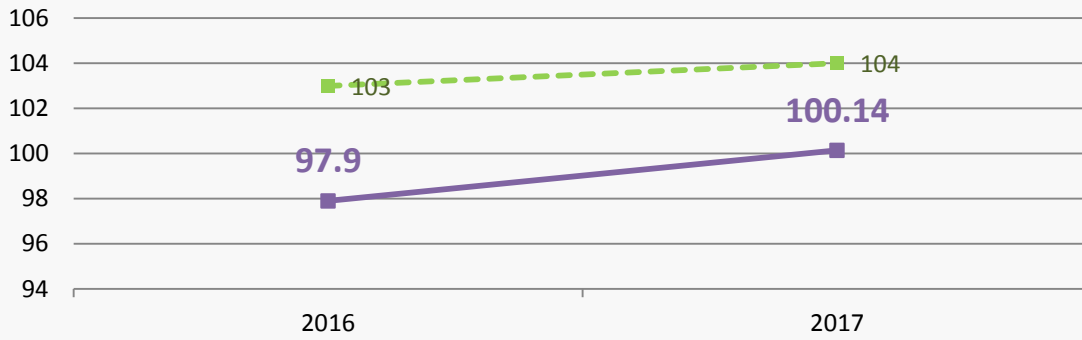

Percentage of children achieving Greater Depth in Mathematics

**19%** in 2017

9% gain since 2016

■ Wayfield Primary School  
■ National

Average progress score Reading

**-3.16** in 2017

2.14 gain since 2016  
3.16 below National  
2.14 gain on National

■ Wayfield Primary School  
■ National

Average progress score Writing

**-1.54** in 2017

0.6 gain since 2016  
1.54 below National  
0.6 gain on National

■ Wayfield Primary School  
■ National

Average progress score Mathematics

**-1.12** in 2017

2.68 gain since 2016  
1.12 below National  
2.68 gain on National

■ Wayfield Primary School  
■ National

Average Scaled score Reading

**100** in 2017

2.24 gain since 2016  
3.84 below National  
1.26 gain on National